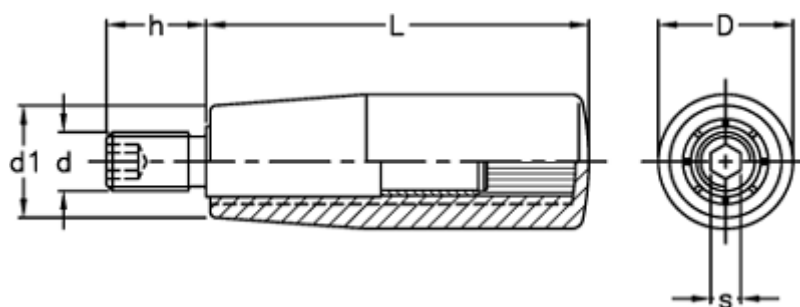

# Data Sheet

Article number: 2304024925

Description: E+G Revolving handle  
I.601/40+x-M6-INOX

## Measures

---

D	= 18
d1	= 15
d 6g	= M6
h	= 13
L	= 40
s	= 3